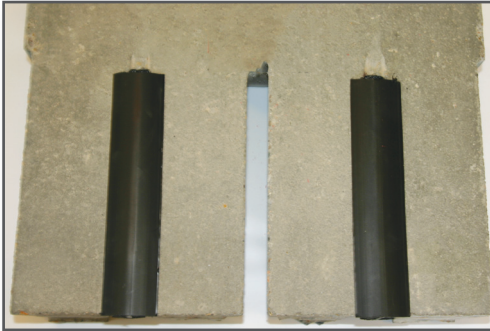

# | SLAT CLOSER - "QUICK MODEL" |

## SIMPLE AND EFFECTIVE TOOL FOR CLOSING SLATS

- Fit gap from 18 - 22 mm
- Easy to customize for every need
- No use of bolt and screws
- Economically advantageous
- Available in length á 2,5 m
- Save working hours
- Quick to mount
- Optimal animal welfare